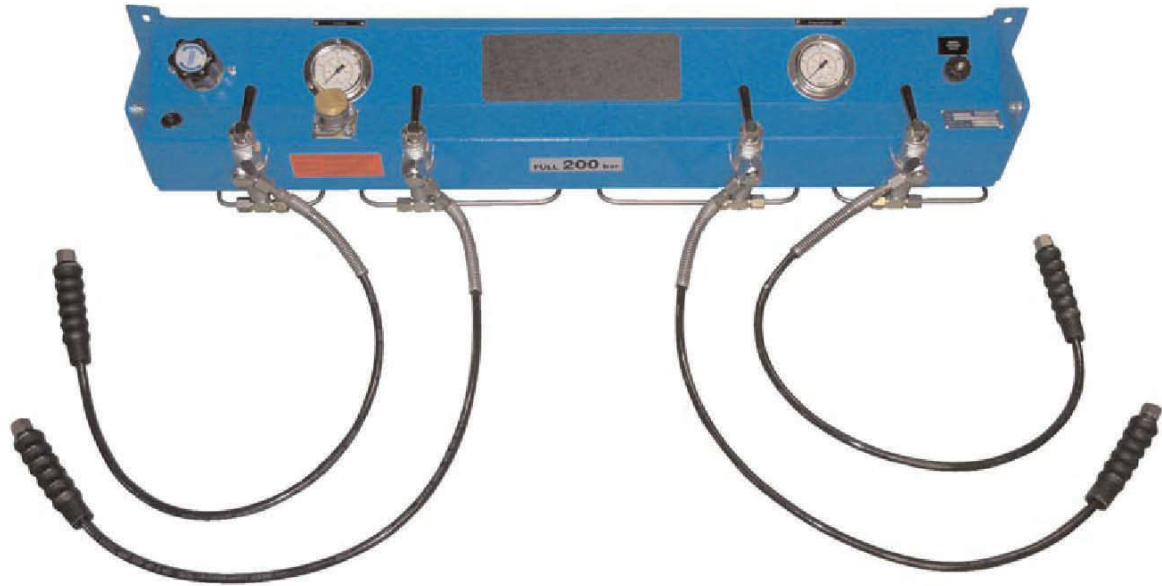

K-4-SL-R-V-SF

Specifications

Item	
Brand	Bauer
Type	K-4-SL-R-V-SF
Connection	Fourfold
Pressure	200 – 300 bar
Dimensions (L x W x H)	1140 mm x 180 mm x 140 mm (without filling valve)
Colour	Cyan