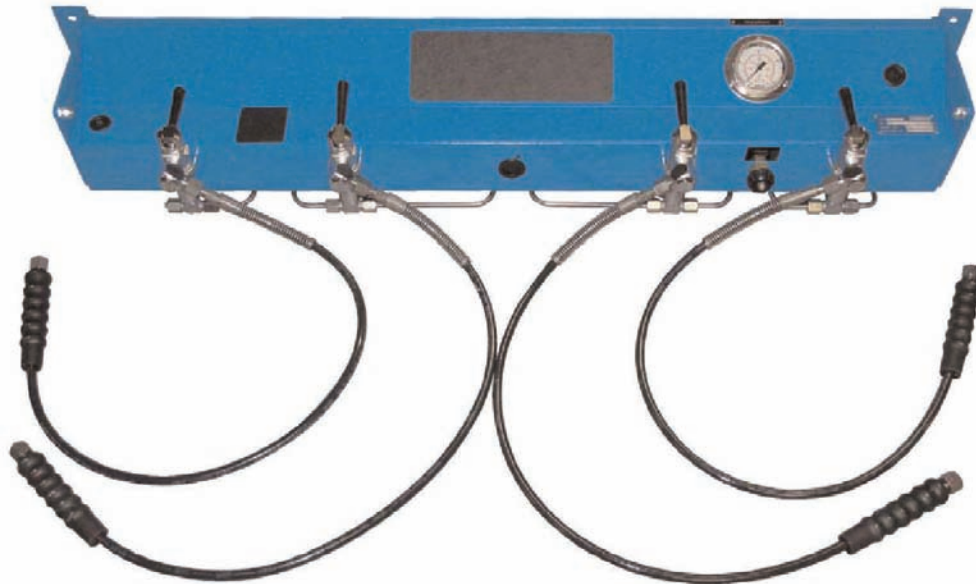

K-4-SL-SF

Specifications

Item	
Brand	Bauer
Type	K-4-SL-SF
Connection	Fourfold
Pressure	200 bar
Dimensions (L x W x H)	1140 mm x 180 mm x 140 mm (without filling valve)
Colour	Cyan